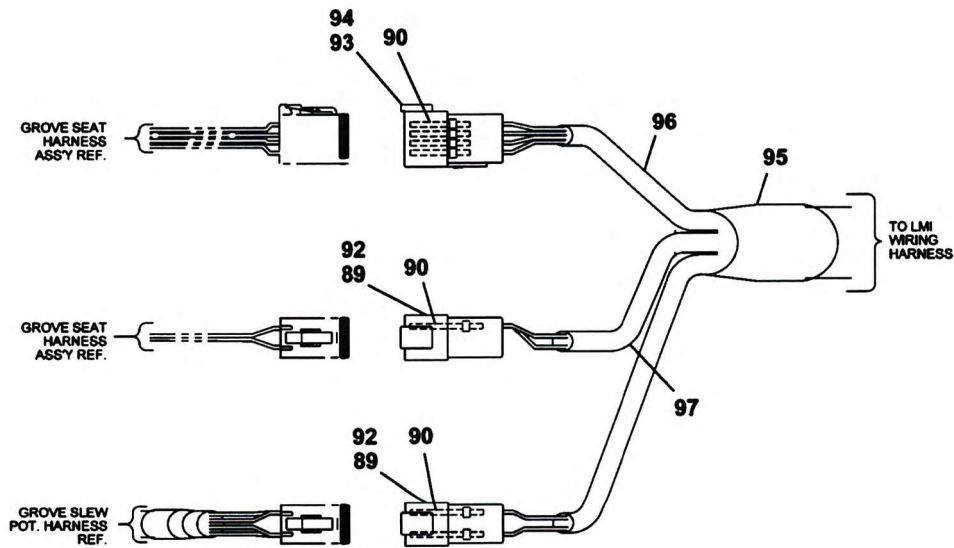

# Manitowoc Crane Group

DETAIL C

DETAIL K  
CONNECTOR BOOT NOT SHOWN FOR CLARITY

ITEMS NOT SHOWN  
NBR 91, 98

6978100722

(SHEET 2 OF 2)

RT700E,RT875E

6978100722