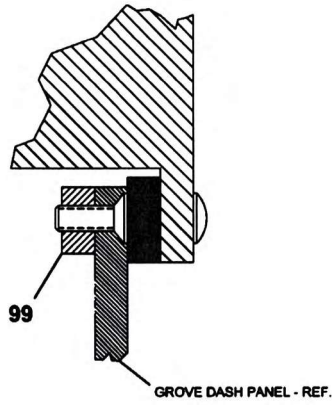

# Manitowoc Crane Group

DETAIL C

DETAIL K  
CONNECTOR BOOT NOT SHOWN FOR CLARITY

ITEMS NOT SHOWN  
NBR 91, 98

6978100722

(SHEET 2 OF 2)

RT700E,RT875E

6978100722