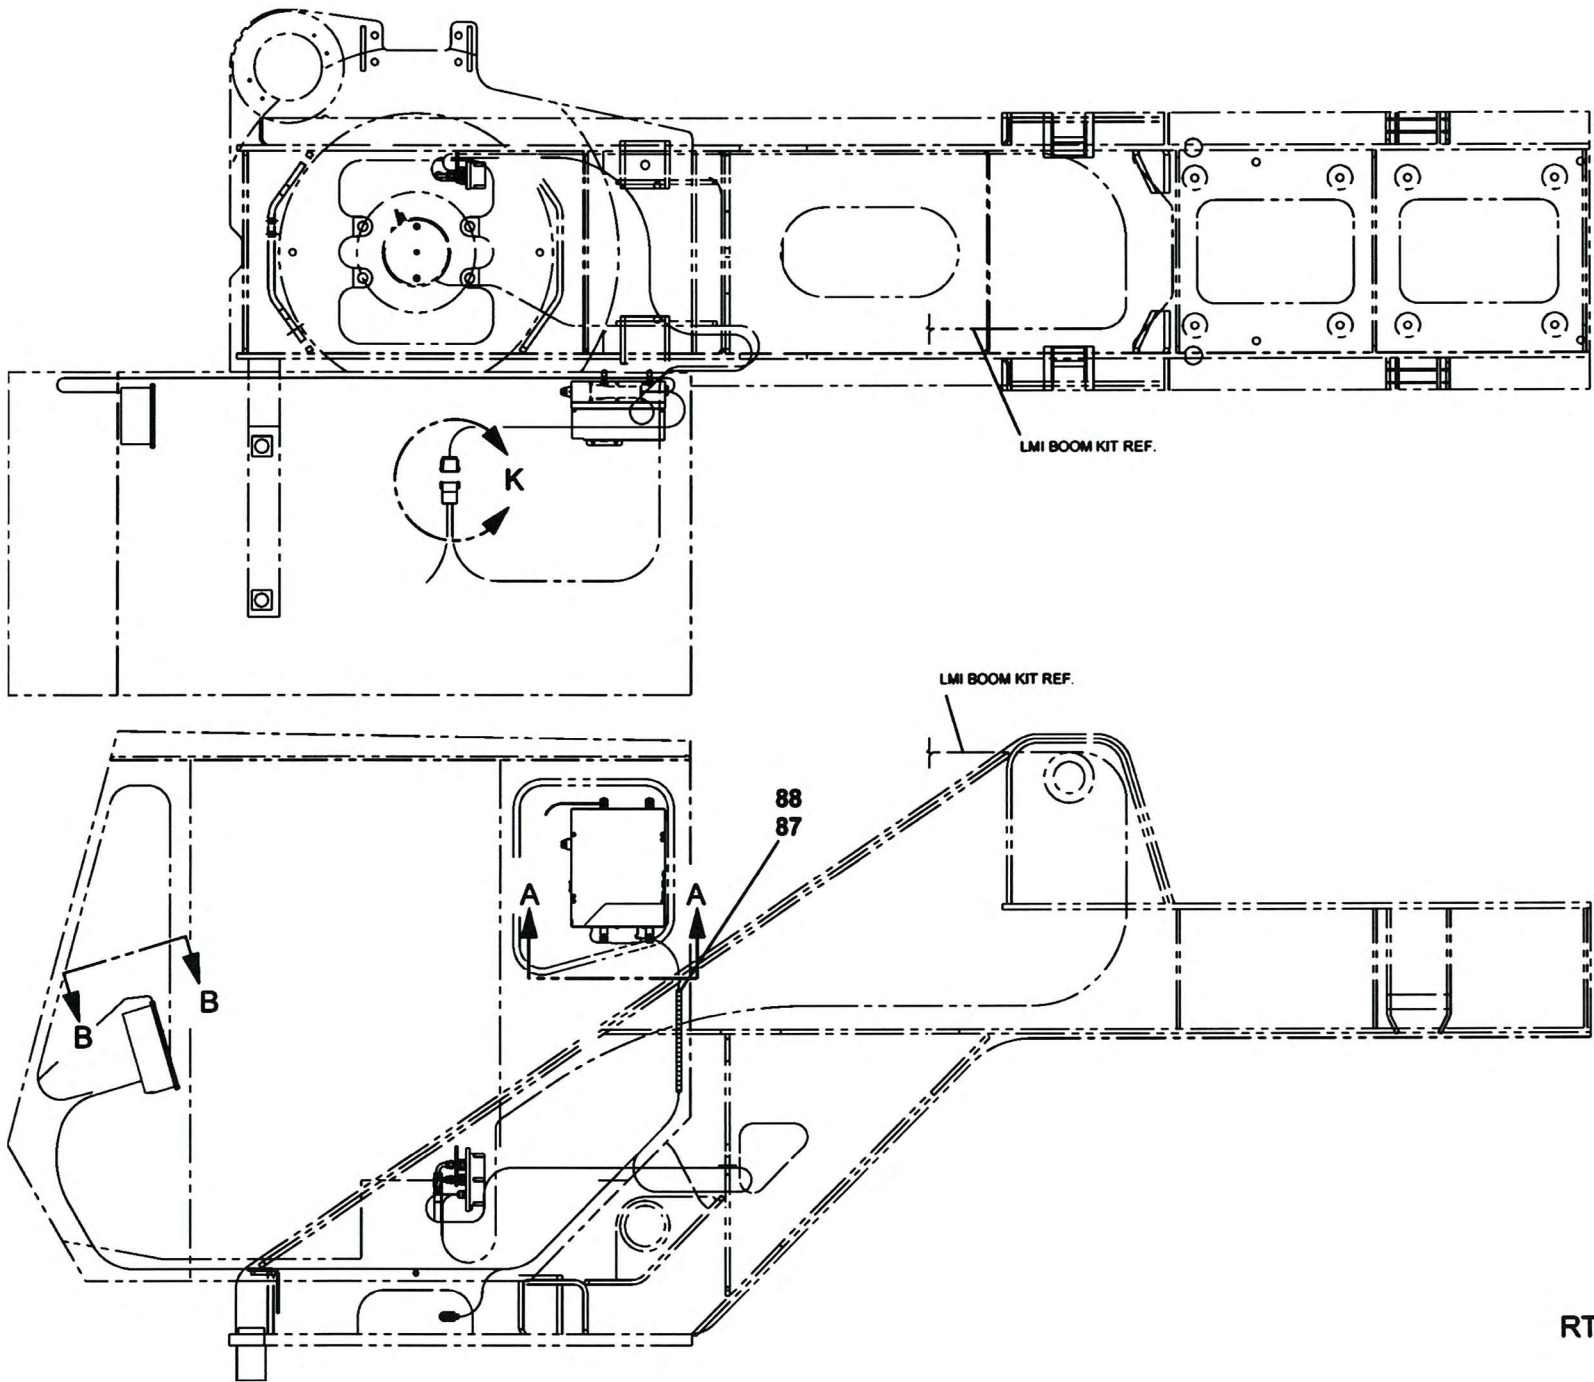

# Manitowoc Crane Group

DETAIL C

DETAIL K  
CONNECTOR BOOT NOT SHOWN FOR CLARITY

ITEMS NOT SHOWN  
NBR 91, 98

6978100722

(SHEET 2 OF 2)

RT700E,RT875E

6978100722