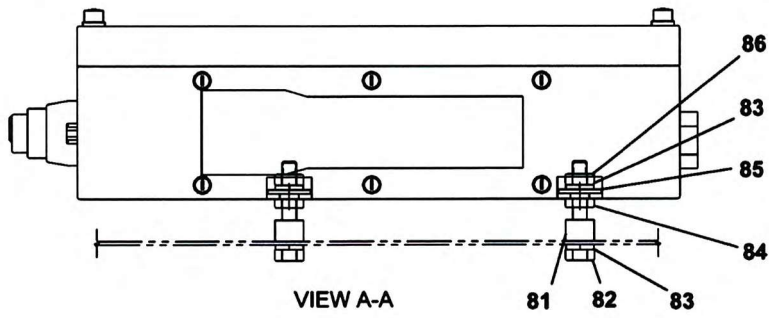

# Manitowoc Crane Group

DETAIL C

DETAIL K  
CONNECTOR BOOT NOT SHOWN FOR CLARITY

ITEMS NOT SHOWN  
NBR 91, 98

6978100722

(SHEET 2 OF 2)

RT700E,RT875E

6978100722